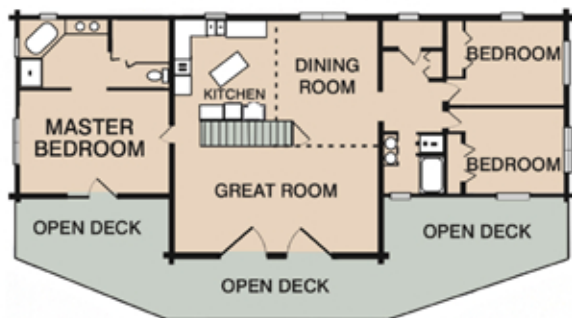

LIVING AT IT'S BEST!

The Berkeley features three bedrooms, kitchen-dining area, and great room on the first level. Stairs lead to an open loft and enclosed bath over the kitchen-dining area and cathedral ceiling over the great room. Garage is optional.

Overall Dimension: 24' x 72' + Great Room Extension  
 Living Area: 2,350 sq. ft. / Total with Finished Basement: 4,078 sq. ft.