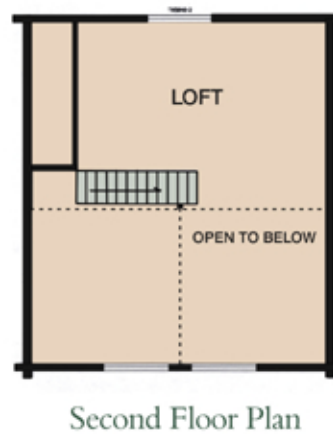

LIVING AT IT'S BEST!

The Berkeley features three bedrooms, kitchen-dining area, and great room on the first level. Stairs lead to an open loft and enclosed bath over the kitchen-dining area and cathedral ceiling over the great room. Garage is optional.

Overall Dimension: 24' x 72' + Great Room Extension  
 Living Area: 2,350 sq. ft. / Total with Finished Basement: 4,078 sq. ft.