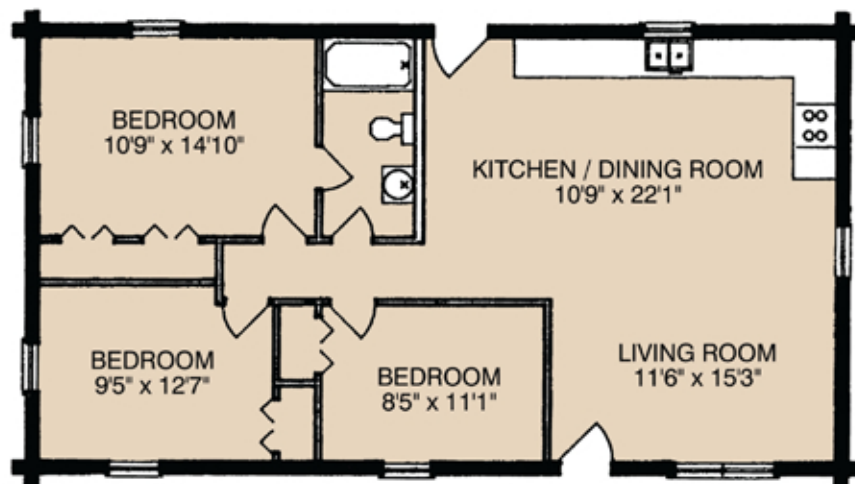

GREAT VALUE WITH VERSATILITY

Basic and practical three bedroom ranch design that can easily feature a cathedral ceiling and optional front or rear decks. Ideal plan for one-level living that will finish very affordably. Pictured with optional porches.

Main Floor Plan

Overall Dimension: 24' x 44'

Living Area: 1,056 sq. ft. / Total with Finished Basement: 2,112 sq. ft.