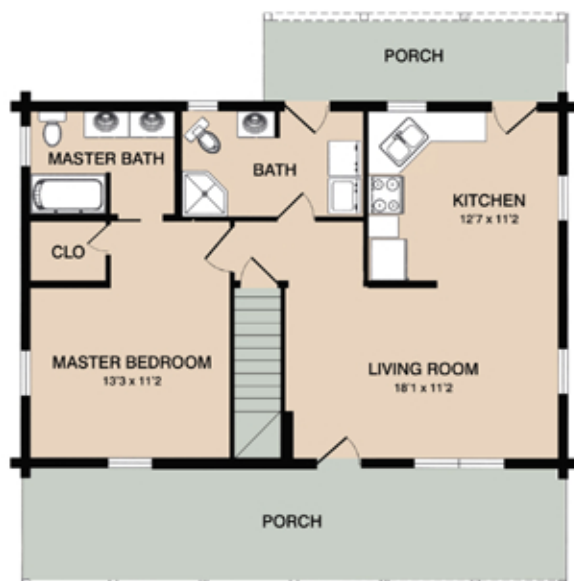

MOUNTAINEER'S CLASSIC ORIGINAL

We founded our company with the Garrett; it's a perfect foundation for your family, too. A starter home or a great family retreat nestled in the woods. Versatile from two to four bedrooms or compromise with three bedrooms and enjoy a cathedral ceiling too, by moving the kitchen-dining area to the diagonal corner bedroom. The front porch is standard. Another great value.

Main Floor Plan

Second Floor Plan

Overall Dimension: 24' x 36'

Living Area: 1,296 sq. ft. / Total with Finished Basement: 2,160 sq. ft.