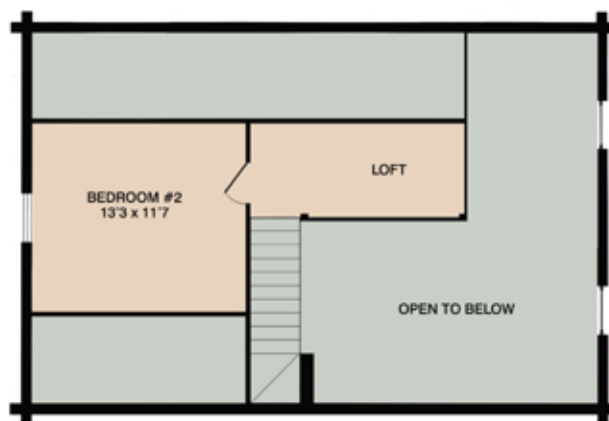

MOUNTAINEER'S CLASSIC ORIGINAL

We founded our company with the Garrett; it's a perfect foundation for your family, too. A starter home or a great family retreat nestled in the woods. Versatile from two to four bedrooms or compromise with three bedrooms and enjoy a cathedral ceiling too, by moving the kitchen-dining area to the diagonal corner bedroom. The front porch is standard. Another great value.

Main Floor Plan

Second Floor Plan

Overall Dimension: 24' x 36'

Living Area: 1,296 sq. ft. / Total with Finished Basement: 2,160 sq. ft.