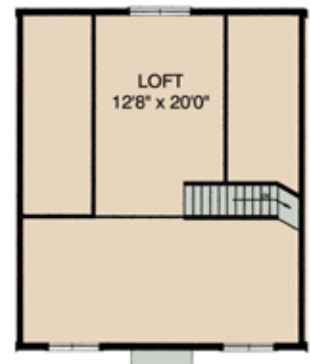

## MULTI-VISTA HOME

A home designed for the building site that offers multiple view opportunities. The over-sized master bedroom even has an adjacent office or library that transforms into a master wing perfect for the telecommuter or home-based business. Great space to get creative with floor plan customization.

Overall Dimension: 46' x 101'

Living Area: 3,152 sq. ft. / Total with Finished Basement: 6,087 sq. ft.