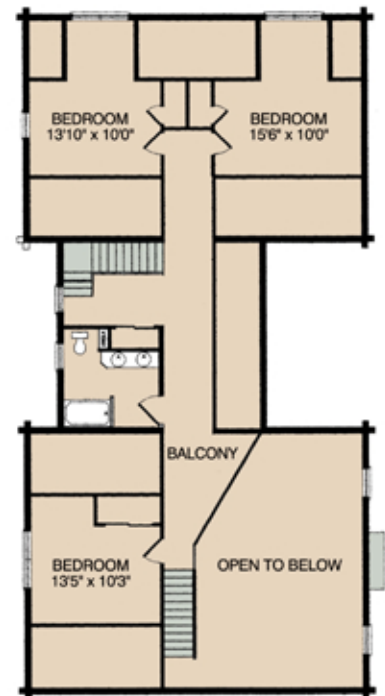

Gallo/Riverton #0

COLONIAL ABUNDANCE

The traditional log home expanded into a typical farmhouse "T" provides over 3,400 square feet of living area. This style is reminiscent of many colonial homesteads that started with a small rectangle and then enlarged. Privacy in each wing is an added benefit.

Main Floor Plan

Second Floor Plan

Overall Dimension: 36'6" x 56'

Living Area: 2,900 sq. ft.

Total w/Finished Basement: 4,706 sq. ft.