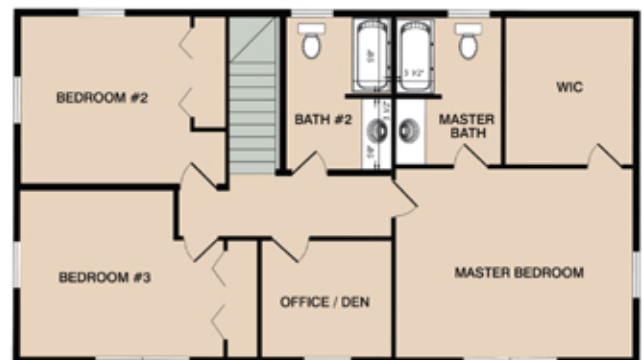

## AUTHENTIC EARLY-AMERICAN

Back on the farm or in a more suburban environment, you'll always "feel" like you've come home to the country each time you pull up to your own 2-story farmhouse. Completed with a full front porch, you have over 2,000 sq. ft. even without utilizing the basement level.

Main Floor Plan

Second Floor Plan

Overall Dimension: 24' x 42'

Living Area: 2,016 sq. ft. / Total with Finished Basement: 3,024 sq. ft.