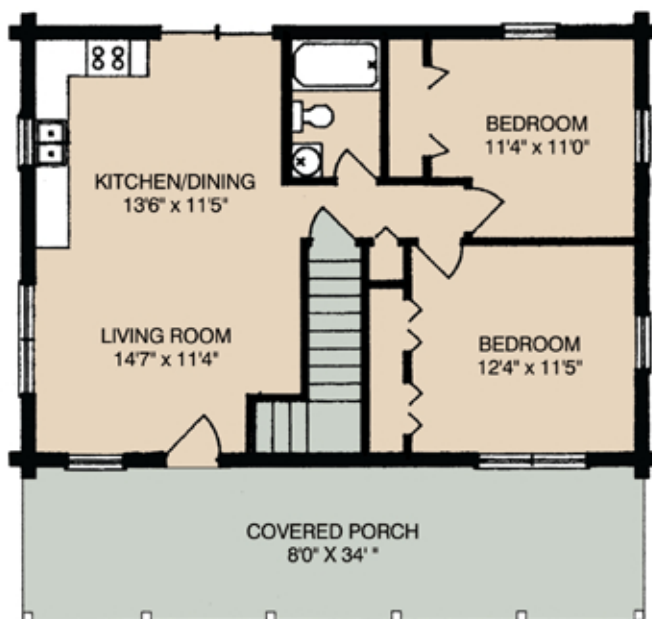

ALL YOU NEED IS A ROCKER...

To complete the relaxation experience on your own front porch. Perfect for the "get-away" cabin. The six-foot sliding door at the dining room offers an opportunity to add a deck to enjoy backyard sunshine. Two bedrooms and a large open great room are yours to enjoy.

Main Floor Plan

Overall Dimension: 24' x 34'

Living Area: 816 sq. ft. / Total with Finished Basement: 1,632 sq. ft