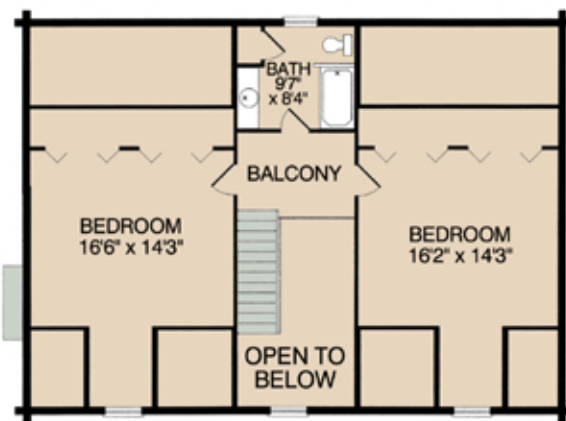

WESTERN-STYLE COMFORT

Hitch your horse to the huge front porch and settle into a wonderful home for casual and comfortable living. A vaulted entry foyer leads to a huge kitchen, which might even be a country kitchen with an adjacent dining area. The separate mud room entrance is a popular "home saver." A spacious master bedroom combination with master bath and walk-in closet enhance the comfort of this home.

Main Floor Plan

Second Floor Plan

Overall Dimension: 32' x 60'

Living Area: 2,524 sq. ft. / Total with Finished Basement: 4,172 sq. ft.