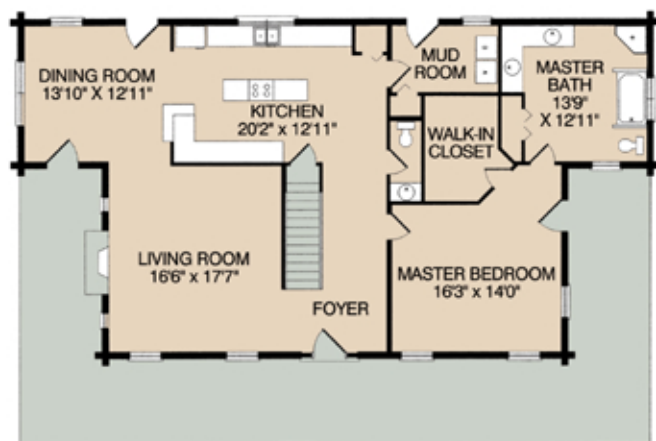

WESTERN-STYLE COMFORT

Hitch your horse to the huge front porch and settle into a wonderful home for casual and comfortable living. A vaulted entry foyer leads to a huge kitchen, which might even be a country kitchen with an adjacent dining area. The separate mud room entrance is a popular "home saver." A spacious master bedroom combination with master bath and walk-in closet enhance the comfort of this home.

Main Floor Plan

Second Floor Plan

Overall Dimension: 32' x 60'

Living Area: 2,524 sq. ft. / Total with Finished Basement: 4,172 sq. ft.