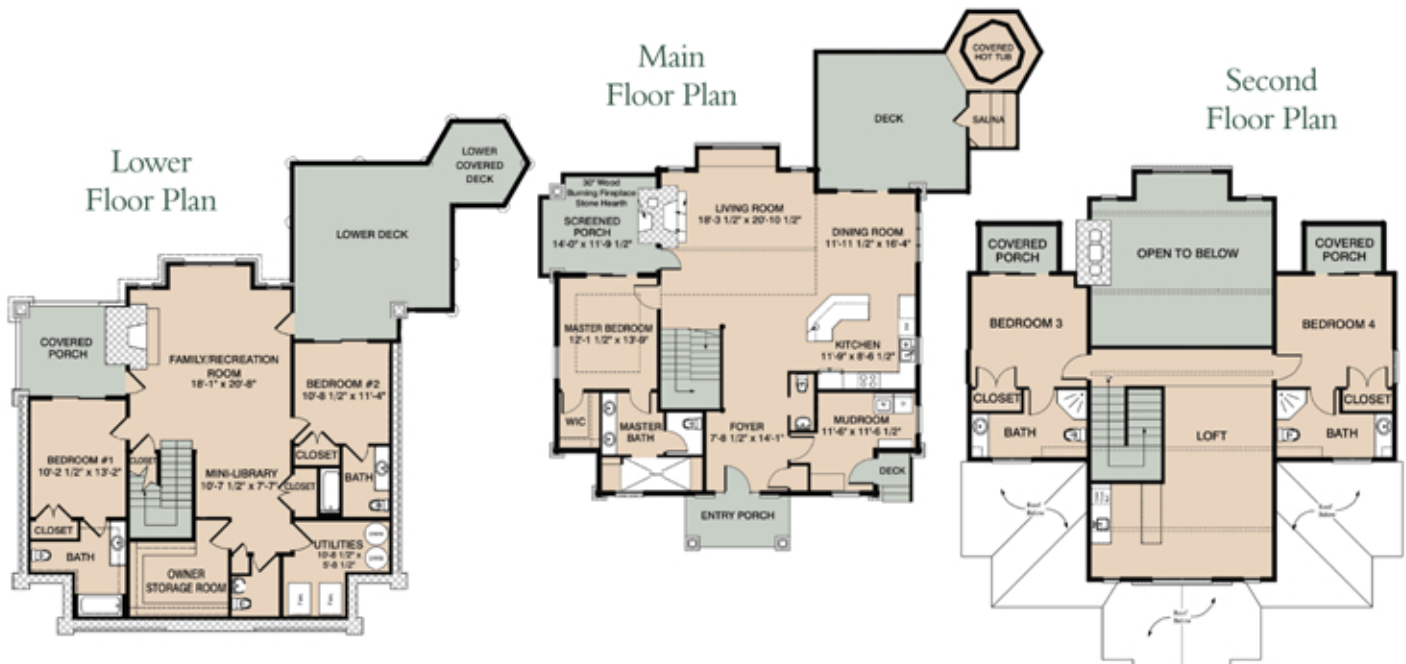

YES... EAST OF MONTANA

Designed for active families with endless interests or the multi-generation vacation home. Five bedrooms on 3 levels with 3 separate and distinct family activity areas – living room, family room and recreation room. A “space” for every activity. The exterior architecture evokes visions of the western camps near the Tetons and features log detailing with contrasting roof textures. Lower level options shown are not included in the standard package.

Overall Dimension: 42' x 40' / Total Living Area with Finished Basement: 3,833 sq. ft.

First Floor Living Area: 1,472 sq. ft. / Second Floor Living Area: 1,453 sq. ft. / Foundation Living Area: 908 sq. ft.